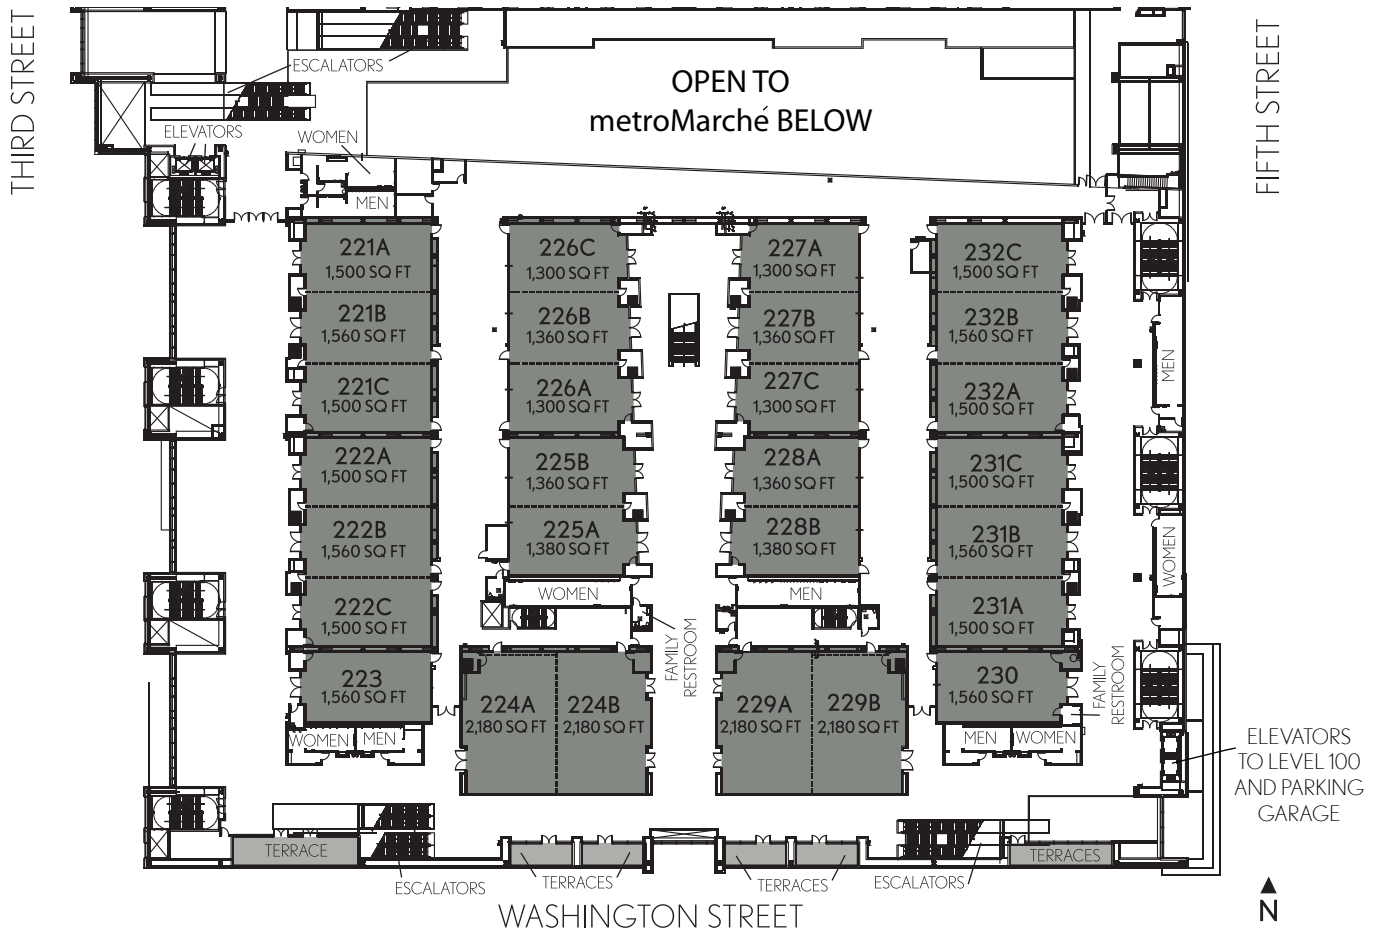

PHOENIX CONVENTION CENTER

North Building | North Ballroom & Meeting Rooms

100 Level | Street Level

Outdoor Patio

metroMarché

North Ballroom Pre-function

3rd Street facing south towards Phoenix Convention Center

North Meeting Room

North Building & Light Rail

PHOENIX CONVENTION CENTER

North Building | Meeting Rooms | 200 Level

Meeting Room

Pre-function Area

PHOENIX CONVENTION CENTER

North Building | Exhibition Hall | 300 Level

MONROE STREET

* Show Office overlooks floor.

WASHINGTON STREET

See reverse side for capacity information.