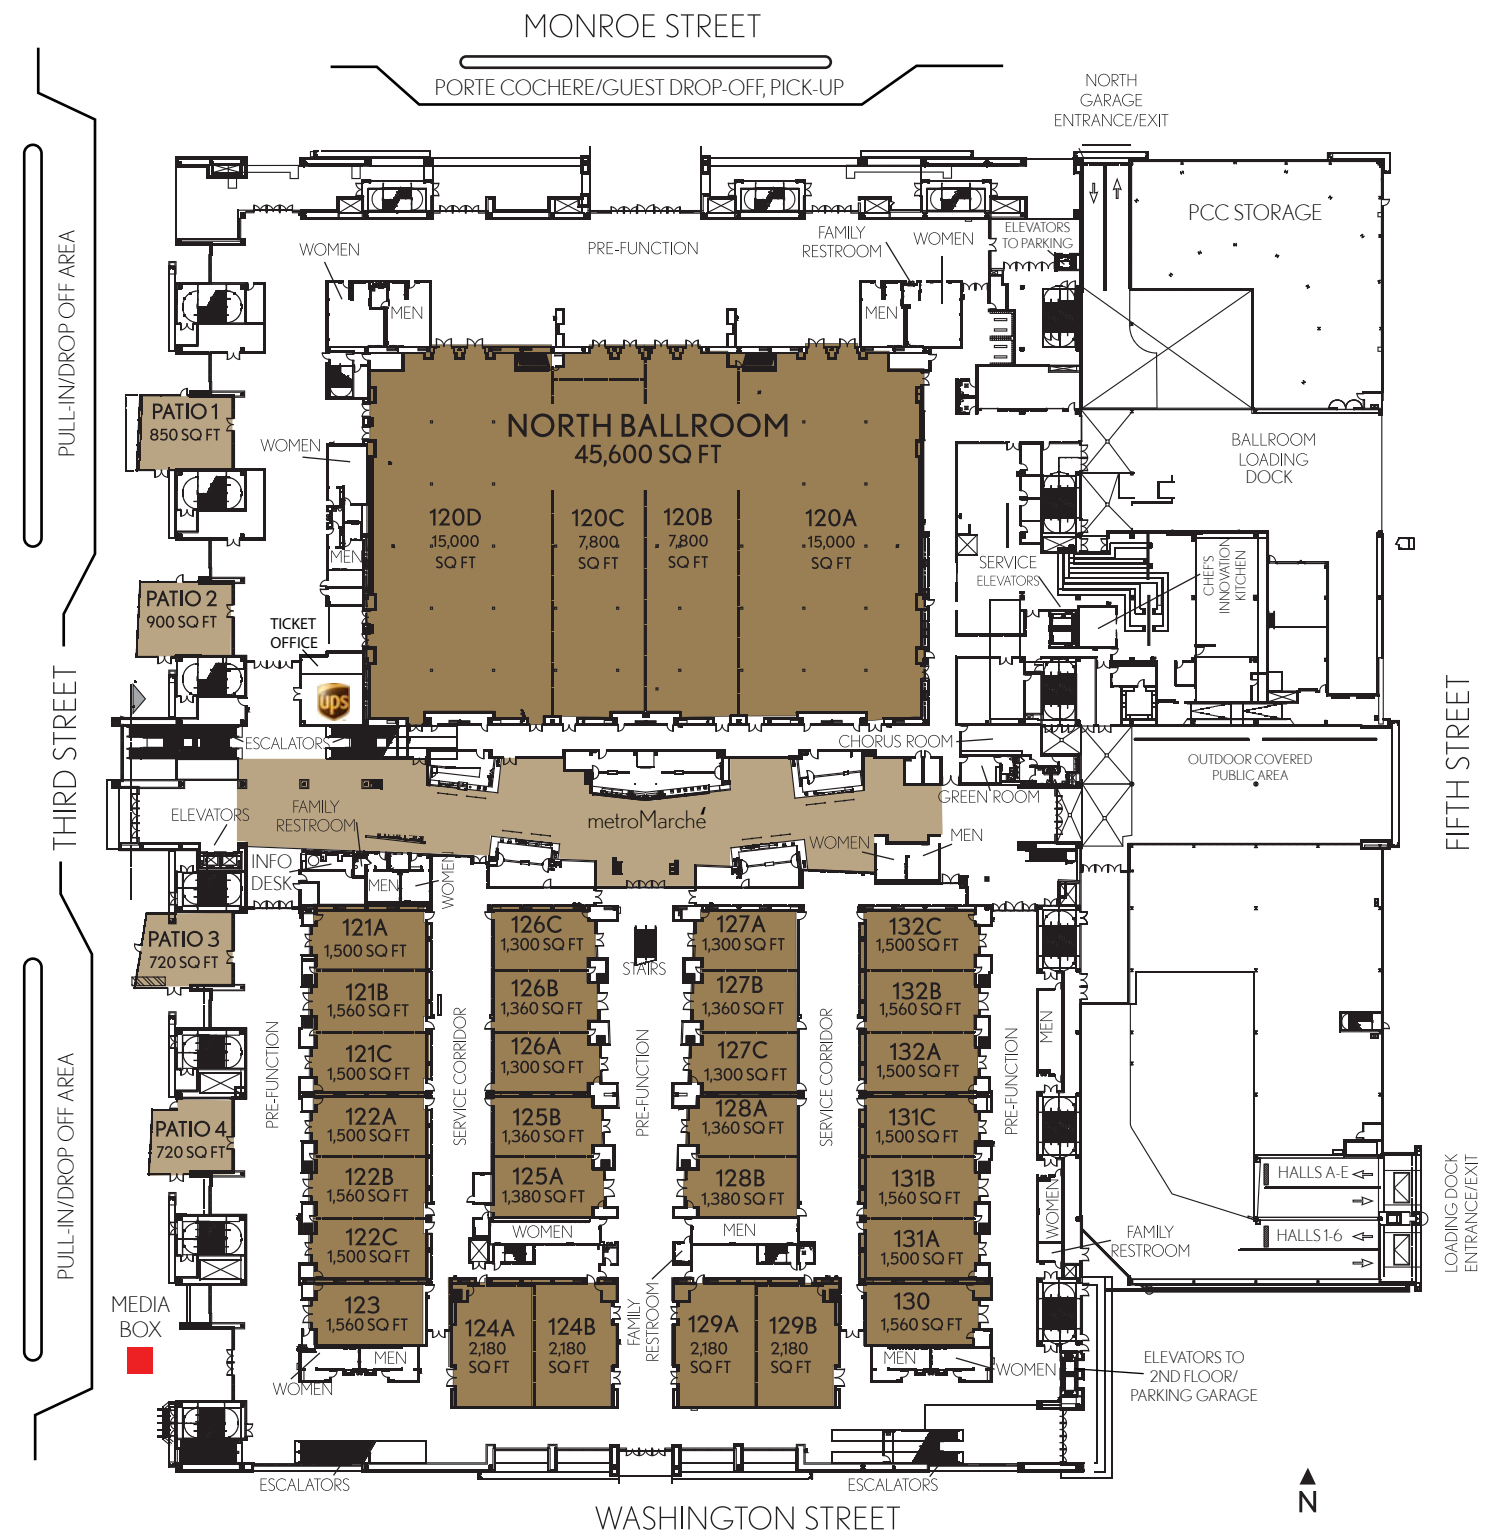

PHOENIX CONVENTION CENTER

North Building | North Ballroom & Meeting Rooms

100 Level | Street Level

Outdoor Patio

metroMarché

North Ballroom Pre-function

3rd Street facing south towards Phoenix Convention Center

North Meeting Room

North Building & Light Rail

PHOENIX CONVENTION CENTER

North Building | Meeting Rooms | 200 Level

Meeting Room

Pre-function Area

PHOENIX CONVENTION CENTER

North Building | Exhibition Hall | 300 Level

MONROE STREET

* Show Office overlooks floor.

WASHINGTON STREET

See reverse side for capacity information.