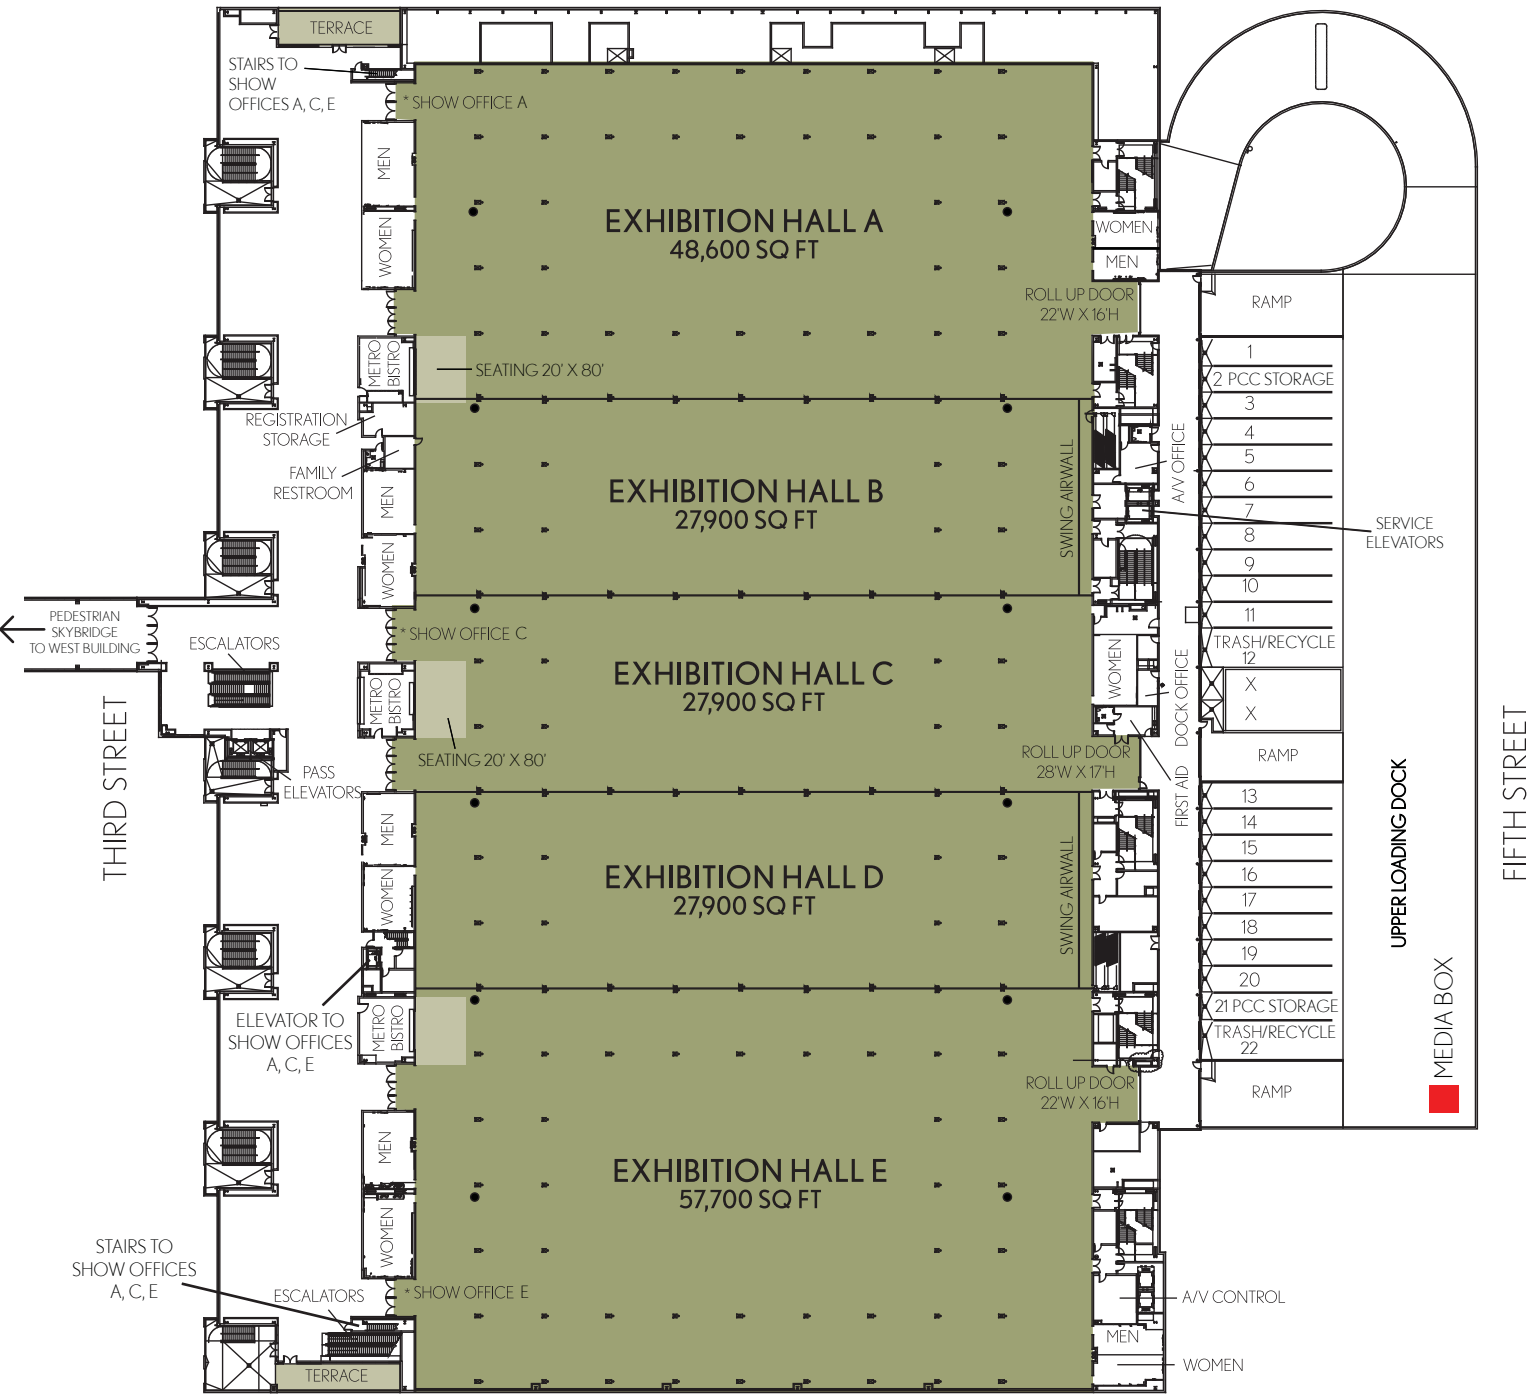

PHOENIX CONVENTION CENTER

North Building | North Ballroom & Meeting Rooms

100 Level | Street Level

Outdoor Patio

metroMarché

North Ballroom Pre-function

3rd Street facing south towards Phoenix Convention Center

North Meeting Room

North Building & Light Rail

PHOENIX CONVENTION CENTER

North Building | Meeting Rooms | 200 Level

Meeting Room

Pre-function Area

PHOENIX CONVENTION CENTER

North Building | Exhibition Hall | 300 Level

MONROE STREET

* Show Office overlooks floor.

WASHINGTON STREET

See reverse side for capacity information.