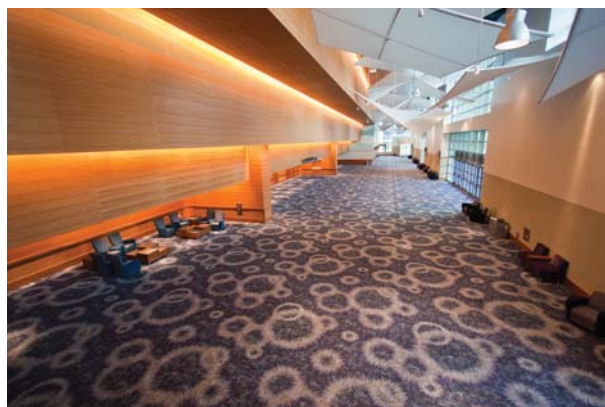

PHOENIX CONVENTION CENTER

North Building | North Ballroom & Meeting Rooms

100 Level | Street Level

Outdoor Patio

metroMarché

North Ballroom Pre-function

3rd Street facing south towards Phoenix Convention Center

North Meeting Room

North Building & Light Rail

PHOENIX CONVENTION CENTER

North Building | Meeting Rooms | 200 Level

Meeting Room

Pre-function Area

PHOENIX CONVENTION CENTER

North Building | Exhibition Hall | 300 Level

MONROE STREET

* Show Office overlooks floor.

WASHINGTON STREET

See reverse side for capacity information.